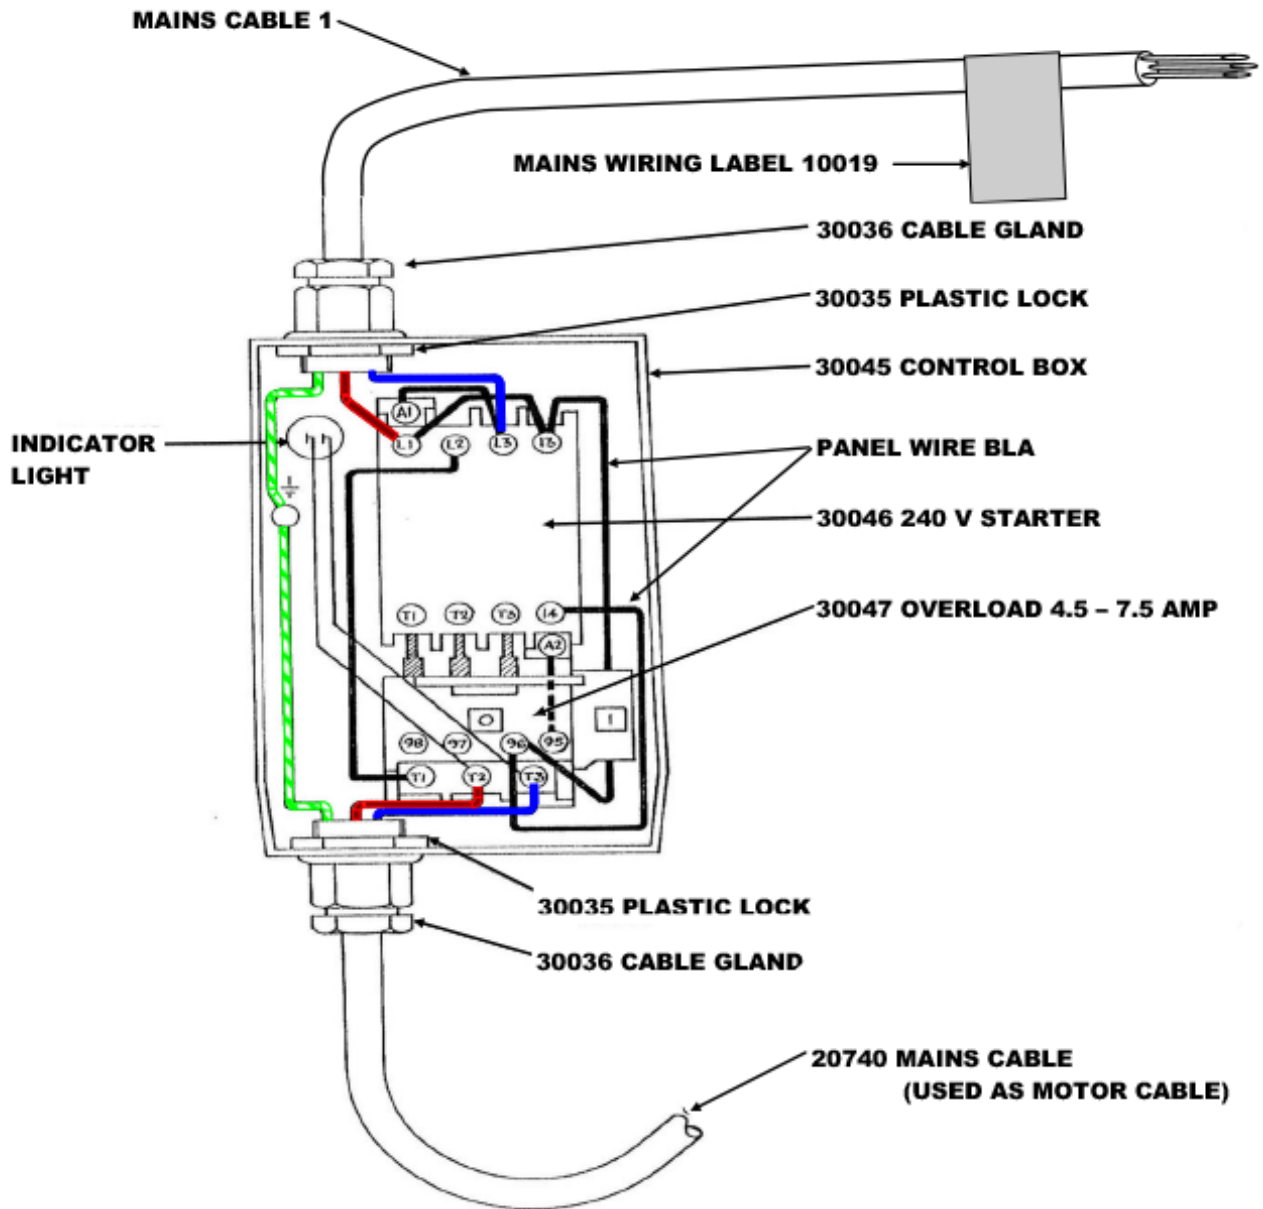

Wiring Details TGMi-SM75-Commercial 220-1-50/60HZ

MAINS CABLE - COLOURING CODES

LIVE - BROWN

NEUTRAL - BLUE

EARTH - GREEN / YELLOW